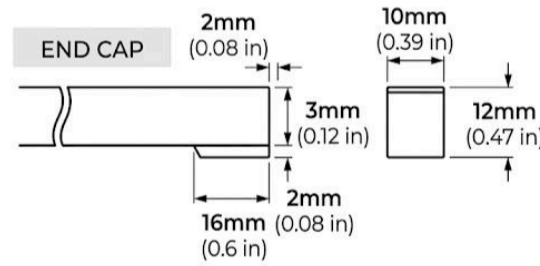

## SPECIFICATIONS

INPUT VOLTAGE	24V DC Constant Voltage
POWER CONSUMPTION	3W per Ft.
LUMEN OUTPUT	110Lm/Ft.
CRI	88+
COLOR TEMPERATURE	RGB
DIMMING/CONTROL	Through RGB Controller
MAXIMUM RUN LENGTH	32 Ft.
CUTTABLE	Every 50mm
POWER FACTOR	< 1
STORAGE TEMPERATURE	-40°F (-40°C) to 140°F (60°C)
OPERATING TEMPERATURE	-40°F (-40°C) to 131°F (55°C)
BEAM ANGLE	160 (Flat)   270 (Dome)
HUMIDITY	0-95% Non Condensing
IP RATING	IP67/IP68
CERTIFICATIONS	UL Listed
LUMEN MAINTENANCE	50,000 Hrs

## FEATURES

- High color consistency
- Smooth illumination
- Ideal for indoor and outdoor use
- Waterproof
- Bottom, Side and End Feed options
- Continuous run length up to 32 Ft.
- UL Listed (US and Canada)

Model	COLOR TEMP	LENGTH	VOLTAGE	SURFACE
LNTV-1010-RGB	RGB RGB Color Changing	32 32 Ft.	24V 24V DC	HB Horizontal Bend
				VB Vertical Bend

\*1 = Custom length per FT.

18326 Gault St., Reseda, CA.91335 | www.succarled.com | 818-457-4146

## DIMENSIONS