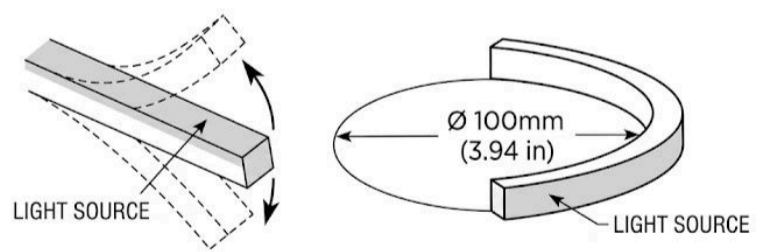

VERTICAL BEND

PRODUCT NAME	DESCRIPTION	ITEM	PICTURE
LN1010-CP	3.3FT/PCS ALUMINIUM CURVED PROFILE	CURVED PROFILE	
LNT1010-MC	30 MOUNTING CLIP PER REEL	MOUNTING CLIP	
LNT1010-ECH	6 PIECES PER REEL	IP67 SILICONE END CAP FOR WHT 2 PIN	
LNT1010-EC	6 PIECES PER REEL	IP67 CLOSED ENDCAP	

18326 Gault St., Reseda, CA.91335 | www.succarled.com | 818-457-4146