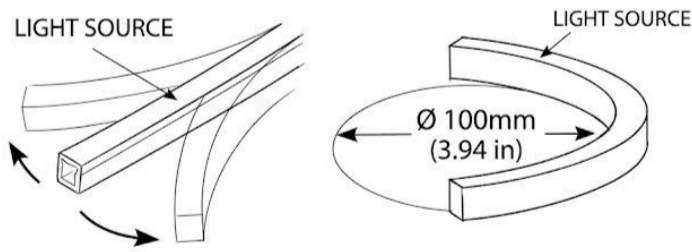

HORIZONTAL BEND