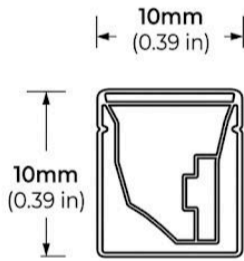

## SPECIFICATIONS

INPUT VOLTAGE	24V DC Constant Voltage
POWER CONSUMPTION	3W per Ft.
LUMEN OUTPUT	110Lm/Ft.
CRI	88+
COLOR TEMPERATURE	RGB
DIMMING/CONTROL	Through RGB Controller
MAXIMUM RUN LENGTH	32 Ft.
CUTTABLE	Every 50mm
POWER FACTOR	< 1
STORAGE TEMPERATURE	-40°F (-40°C) to 140°F (60°C)
OPERATING TEMPERATURE	-40°F (-40°C) to 131°F (55°C)
BEAM ANGLE	160 (Flat)   270 (Dome)
HUMIDITY	0-95% Non Condensing
IP RATING	IP67/IP68
CERTIFICATIONS	UL Listed
LUMEN MAINTENANCE	50,000 Hrs

## FEATURES

- High color consistency
- Smooth illumination
- Ideal for indoor and outdoor use
- Waterproof
- Bottom, Side and End Feed options
- Continuous run length up to 32 Ft.
- UL Listed (US and Canada)

Model	COLOR TEMP	LENGTH	VOLTAGE	SURFACE
LNTV-1010-RGB	RGB RGB Color Changing	32 32 Ft.	24V 24V DC	HB Horizontal Bend
				VB Vertical Bend

\*1 = Custom length per FT.

18326 Gault St., Reseda, CA.91335 | www.succarled.com | 818-457-4146

## DIMENSIONS