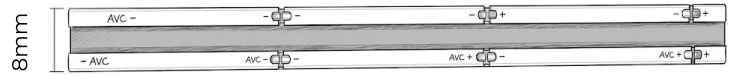

3W OUTDOOR COB LINEAR LED STRIP

Delivering a solid stream of linear light, the **LT-COBO3** features the latest in COB technology for total linear diffusion on a low profile package.

SPECIFICATIONS

INPUT VOLTAGE	12/24V DC
POWER CONSUMPTION	3W/Ft.
LUMEN OUTPUT	360 Lm/Ft.
CRI	90+
DIMMING	MLV, ELV, 0-10 and TRIAC
MAXIMUM RUN LENGTH	16.4 Ft
CUTTABLE	Every (25mm per 12V/ 50mm per 24V)
BINNING	2 Step Macadam Elipse
OPERATING TEMPERATURE	-40°F (-40°C) ~ +140°F (+60°C)
BEAM ANGLE	120°
IP RATING	IP65 wet location (outdoor) / IP68 waterproof
CERTIFICATIONS	UL Listed
LUMEN MAINTENANCE	50,000 Hrs.
PCB Width	8mm

Model	COLOR TEMP	LENGTH	VOLTAGE	IP RATING	PROFILE
LT-COBO3	27K 2700k	16 16.4 Ft.	12V 12V DC	65	
	30K 3000k	100 100 Ft.	24V 24V DC	68	
	35K 3500k				
	40K 4000k				
	50K 5000k				

*1 = Custom length per FT.
(Cutttable every 2")