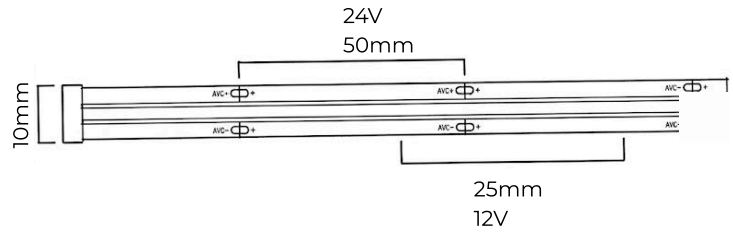

4W OUTDOOR COB LINEAR LED STRIP

Delivering a solid stream of linear light, the **LT-COBO4** features the latest in COB technology for total linear diffusion on a low profile package.

SPECIFICATIONS

INPUT VOLTAGE	12/24V DC
POWER CONSUMPTION	4W/Ft.
LUMEN OUTPUT	400 Lm/Ft.
CRI	95+
DIMMING	MLV, ELV, 0-10 and TRIAC
MAXIMUM RUN LENGTH	16.4 Ft
CUTTABLE	Every (25mm per 12V/ 50mm per 24V)
BINNING	2 Step Macadam Elipse
OPERATING TEMPERATURE	-40°F (-40°C) ~ +140°F (+60°C)
BEAM ANGLE	120°
IP RATING	IP65 wet location (outdoor) / IP68 waterproof
CERTIFICATIONS	UL Listed
LUMEN MAINTENANCE	50,000 Hrs.
PCB Width	10mm

LUMENS

CCT	LM/ FT
2700K	400
3000K	400
3500K	400
4000K	400
5000k	400

*Approved for closet / storage space installation per NEC 410.16(A)(3) and 410.16(C)(5)

Model	COLOR TEMP	LENGTH	VOLTAGE	IP RATING	PROFILE
LT-COBO4	27K 2700k	16 16.4 Ft.	12V 12V DC	IP 65	
	30K 3000k	100 100 Ft.	24V 24V DC	IP 68	
	40K 4000k				
	50K 5000k				

*1 = Custom length per FT.
(Cutttable every 2")