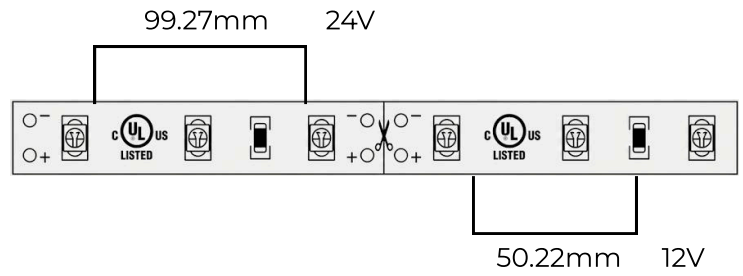

3W INDOOR FLEXIBLE LED STRIP

LT-SMI3 series is a great source of light for all indoor ambient lighting applications that allow you to transform your space into a desirable place for gathering. At 3 Watts per foot, this LED strip provides over 130 Lumens and is offered in a low profile design that can be attached almost anywhere.

SPECIFICATIONS

INPUT VOLTAGE	12V/24V DC
POWER CONSUMPTION	3W/Ft.
NO. OF LEDS	36 LEDs per Ft.
LUMEN OUTPUT	130 Lm/Ft.
CRI	80+
COLOR TEMPERATURE	27K/30K/35K/40K/50K
DIMMING	MLV, ELV, 0-10 and TRIAC
MAXIMUM RUN LENGTH	16.4 Ft. (12V) 24 Ft. (24V)
CUTTABLE	Every 1.98" (50.22mm) (12V) Every 3.91" in. (99.27mm) (24V)
BINNING	1.5 Step Macadam Elipse
OPERATING TEMPERATURE	-40°F (-40°C) ~ +140°F (+60°C)
BEAM ANGLE	120°
IP RATING	Dry location (Indoor)
CERTIFICATIONS	UL Listed
LUMEN MAINTENANCE	50,000 Hrs.
PCD WIDTH	8mm

*1 = Custom length per FT.