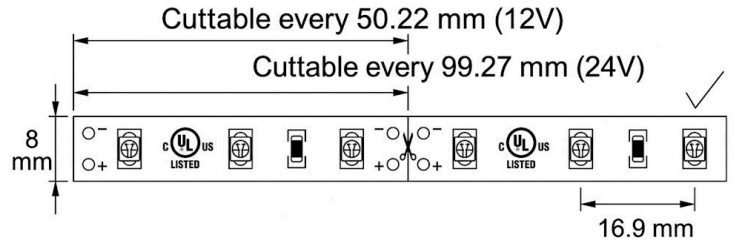

## 1W OUTDOOR FLEXIBLE LED STRIP

LT-SMO1 is an outdoor flexible LED strip that delivers 120 lumens at 1.5 Watts per ft. This LED strip is rated to last 50,000 hours making it an excellent replacement for halogen lighting. This product is suitable for use in most residential and commercial applications, it is easy to install. Offered in different CCT options with superior CRI.

## SPECIFICATIONS

INPUT VOLTAGE	12V/24V DC
POWER CONSUMPTION	1W/Ft.
NO. OF LEDS	18 LEDs per Ft.
LUMEN OUTPUT	115 Lm/Ft.
CRI	80+
COLOR TEMPERATURE	27K/30K/35K/40K/50K
DIMMING	MLV, ELV, 0-10 and TRIAC
MAXIMUM RUN LENGTH	16.4 Ft. (12V)   24 Ft. (24V)
CUTTABLE	Every 1.98" (50.22mm) (12V) Every 3.91" in. (99.27mm) (24V)
BINNING	1.5 Step Macadam Elipse
OPERATING TEMPERATURE	-40°F (-40°C) ~ +140°F (+60°C)
BEAM ANGLE	120°
IP RATING	IP68 water proof/IP65 wet location outdoor
CERTIFICATIONS	UL Listed
LUMEN MAINTENANCE	50,000 Hrs.
PCD WIDTH	8mm

## LUMENS

CCT	LM/ FT
2700K	114
3000K	115
3500K	117
4000K	119
5000k	123

Model	COLOR TEMP A	LENGTH	VOLTAGE	PROFILE
LT-SMO1	<b>27K</b> 2700K	<b>16</b> 16 Ft.	<b>12V</b> 12V DC	
	<b>30K</b> 3000K	<b>100</b> 100 Ft.	<b>24V</b> 24V DC	
	<b>35K</b> 3500K			
	<b>40K</b> 4000K			
	<b>50K</b> 5000K			

\*1 = Custom length per FT.