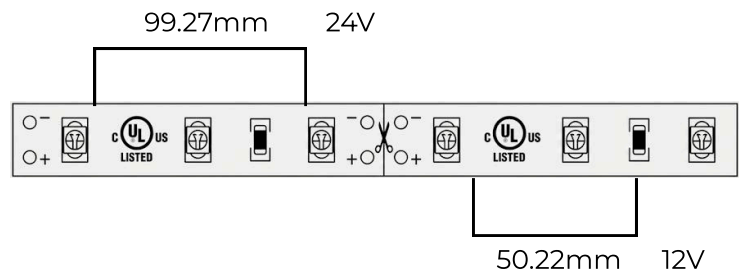

1.7W OUTDOOR FLEXIBLE LED STRIP

LT-SMO17 is an outdoor flexible LED strip that delivers 120 lumens at 1.7 Watts per ft. This LED strip is rated to last 50,000 hours making it an excellent replacement for halogen lighting. This product is suitable for use in most residential and commercial applications, it is easy to install. Offered in different CCT options with superior CRI.

SPECIFICATIONS

INPUT VOLTAGE	12V/24V DC
POWER CONSUMPTION	1.7W/Ft.
NO. OF LEDS	20 LEDs per Ft.
LUMEN OUTPUT	120 Lm/Ft.
CRI	80+
COLOR TEMPERATURE	27K/30K/35K/40K/50K/60K
DIMMING	MLV, ELV, 0-10 and TRIAC
MAXIMUM RUN LENGTH	16.4 Ft. (12V) 24 Ft. (24V)
CUTTABLE	Every 1.98" (50.22mm) (12V) Every 3.91" in. (99.27mm) (24V)
BINNING	1.5 Step Macadam Elipse
OPERATING TEMPERATURE	-40°F (-40°C) ~ +140°F (+60°C)
BEAM ANGLE	120°
IP RATING	IP 68 water proof/ Ip65 wet location outdoor
CERTIFICATIONS	UL Listed
LUMEN MAINTENANCE	50,000 Hrs.
PCD WIDTH	8mm

*1 = Custom length per FT.