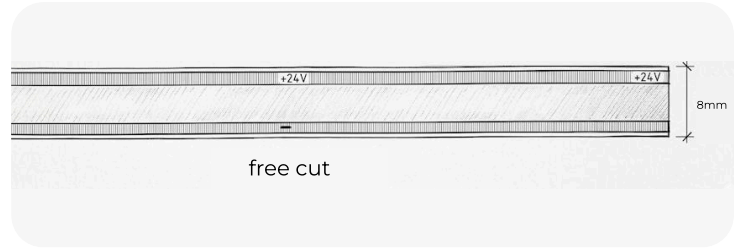

## 4W INDOOR COB LINEAR LED STRIP

Cuttable to any length and able to deliver a solid stream of linear light, the **LTCA-COBI4** features the latest in COB technology (Chip On-Board) for total linear diffusion in a low profile package.

## SPECIFICATIONS

INPUT VOLTAGE	24V DC
POWER CONSUMPTION	4W/Ft.
LUMEN OUTPUT	400 Lm/Ft.
NO. OF LEDs	160 LEDs/ Ft.
CRI	90+
DIMMING	MLV, ELV, 0-10 and TRIAC
MAXIMUM RUN LENGTH	16.4 Ft
CUTTABLE	Free-cutting Length, 1 LED
OPERATING TEMPERATURE	-4°F (-20°C) ~ 113°F (45°C)
BEAM ANGLE	120°
IP RATING	Dry location (Indoor)
CERTIFICATIONS	UL Listed
LUMEN MAINTENANCE	50,000 Hrs.
PCB Width	8mm

Model	COLOR TEMP	LENGTH	VOLTAGE	PROFILE
<b>LTCA-COBI4</b>	<b>27K</b> 2700k	<b>16</b> 16 Ft.	<b>24V</b> 24V DC	
	<b>30K</b> 3000k	<b>100</b> 100 Ft.		
	<b>40K</b> 4000k	<b>XX</b> per Ft.		
	<b>50K</b> 5000k			