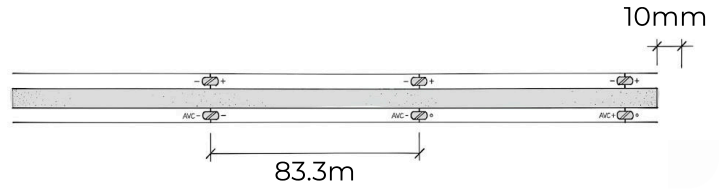

3W INDOOR COB DIGITAL PIXEL LED STRIP

The **LTC-COB13** is a COB LED strip with a unique chasing feature that creates an elegant lighting effect. With its spotless COB technology and single-color design, this strip offers seamless and captivating illumination for various applications. Elevate your space with the mesmerizing lighting display of the LTC-COB13, perfect for adding sophistication and style to any setting.

SPECIFICATIONS

INPUT VOLTAGE	24V DC
POWER CONSUMPTION	3W/Ft.
LUMEN OUTPUT	990 Lm/Ft. (30K)
CRI	90+
DIMMING	Through chasing controller
MAXIMUM RUN LENGTH	16.4 Ft
CUTTABLE	Every (83.3mm)
BINNING	3 Step Macadam Elipse
OPERATING TEMPERATURE	-40°F (-40°C) ~ +140°F (+60°C)
BEAM ANGLE	180°
IP RATING	IP20 dry location (Indoor)
CERTIFICATIONS	UL Listed
LUMEN MAINTENANCE	50,000 Hrs.
PCB Width	10mm

*1 = Custom length per FT.
(Cuttable every 2")