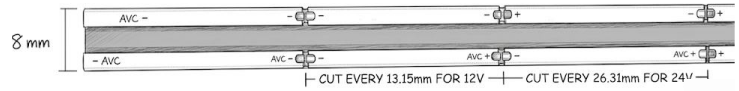

4.8W INDOOR COLOR-TUNING FLEXIBLE LED STRIP

Introducing the **LTDC-COBI48** Tunable White LED Tape, a versatile lighting solution offering smooth transitions between warm and cool whites (2700K-6000K). Customize effortlessly with cutting options every (13.15mm) FOR 12V AND 26.31MM FOR THE 24V. Seamlessly integrate with our Smart LED Controller for convenient smartphone, voice command, and wall switch control. UL Listed Class 2 Certified, boasting a high CRI of 90+ for impeccable color accuracy, and backed by our reliable 6-year warranty.

SPECIFICATIONS

| | |
|-----------------------|--|
| INPUT VOLTAGE | 12/24V DC |
| POWER CONSUMPTION | 4.8W/Ft. |
| NO. OF LEDS | 176 LEDs per Ft. |
| LUMEN OUTPUT | 480 Lm/Ft. |
| CRI | 90+ |
| DIMMING | MLV, ELV, 0-10 and TRIAC |
| MAXIMUM RUN LENGTH | 16.4 Ft |
| CUTTABLE | (13.15mm for 12V) (26.31mm for 24V) DC |
| BINNING | 2 Step Macadam Elipse |
| OPERATING TEMPERATURE | -40°F (-40°C) ~ +140°F (+60°C) |
| BEAM ANGLE | 120° |
| IP RATING | IP20 dry location (indoor) |
| CERTIFICATIONS | UL Listed |
| LUMEN MAINTENANCE | 50,000 Hrs. |
| PCB Width | 8mm |