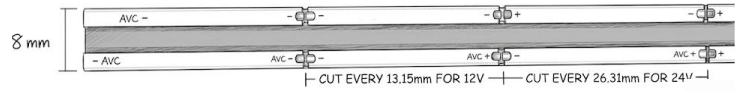

6.7W INDOOR COLOR-TUNING FLEXIBLE LED STRIP

Introducing the LTDC-COBI67 Tunable White LED Tape, a versatile lighting solution offering smooth transitions between warm and cool whites (2700K-6000K).

Customize effortlessly with cutting options every (13.15mm) FOR 12V AND 26.31MM FOR THE 24V.

SPECIFICATIONS

INPUT VOLTAGE	12V/24V DC
POWER CONSUMPTION	6.7W/Ft.
LUMEN OUTPUT	670 Lm/Ft.
NO. OF LEDs	203 LEDs/ Ft.
CRI	90+
DIMMING	MLV, ELV, 0-10 and TRIAC
MAXIMUM RUN LENGTH	16.4 Ft
CUTTABLE	(13.15mm for 12V) (26.31mm for 24V) DC
OPERATING TEMPERATURE	-4°F (-20°C) ~ 113°F (45°C)
BEAM ANGLE	180°
IP RATING	Dry location (Indoor)
CERTIFICATIONS	UL Listed
LUMEN MAINTENANCE	50,000 Hrs.
PCB Width	10mm