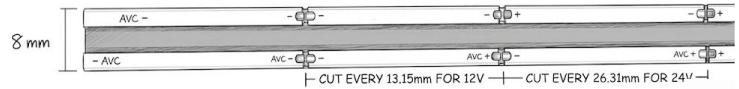

4.8W OUTDOOR COLOR-TUNING FLEXIBLE LED STRIP

LTDC-COBO48 is the outdoor hybrid model of the LTDC-COBO48 series, designed for versatile lighting needs. This LED strip features a dynamic color temperature range from a warm 2700K to a cool 6000K—all in a single strip. Delivering over 480 lumens, it's fully dimmable and easily mounts to most surfaces. Ideal for a wide range of outdoor applications, the LTDC-COBO48 combines performance, flexibility, and durability.

SPECIFICATIONS

INPUT VOLTAGE	12/24V DC
POWER CONSUMPTION	4.8W/Ft.
NO. OF LEDS	176 LEDs per Ft.
LUMEN OUTPUT	480 Lm/Ft.
CRI	90+
DIMMING	0-10V - MLC - ELV and TRIAC
MAXIMUM RUN LENGTH	16.4 Ft
CUTTABLE	(13.15mm for 12V) (26.31mm for 24V) DC
BINNING	1.5 Step Macadam Elipse
OPERATING TEMPERATURE	-40°F (-40°C) ~ +140°F (+60°C)
BEAM ANGLE	180°
IP RATING	IP65 Wet Location (Outdoor)
CERTIFICATIONS	UL Listed
LUMEN MAINTENANCE	50,000 Hrs.
PCB Width	8mm