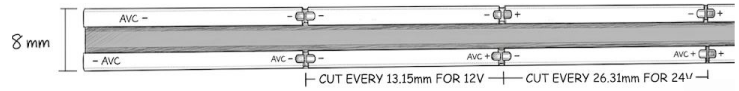

6.7W OUTDOOR COLOR-TUNING FLEXIBLE LED STRIP

LTDC-COBO67 is the outdoor hybrid model of the LTDC-COBO67 series, designed for versatile lighting needs. This LED strip features a dynamic color temperature range from a warm 2700K to a cool 6000K—all in a single strip. Delivering over 670 lumens, it's fully dimmable and easily mounts to most surfaces. Ideal for a wide range of outdoor applications, the LTDC-COBO67 combines performance, flexibility, and durability.

SPECIFICATIONS

INPUT VOLTAGE	12V/24V DC
POWER CONSUMPTION	6.7W/Ft.
LUMEN OUTPUT	670 Lm/Ft.
NO. OF LEDs	203 LEDs/ Ft.
CRI	90+
DIMMING	MLV, ELV, 0-10 and TRIAC
MAXIMUM RUN LENGTH	16.4 Ft
CUTTABLE	(13.15mm for 12V) (26.31mm for 24V) DC
OPERATING TEMPERATURE	-4°F (-20°C) ~ 113°F (45°C)
BEAM ANGLE	180°
IP RATING	IP65 Wet Location (Outdoor)
CERTIFICATIONS	UL Listed
LUMEN MAINTENANCE	50,000 Hrs.
PCB Width	10mm