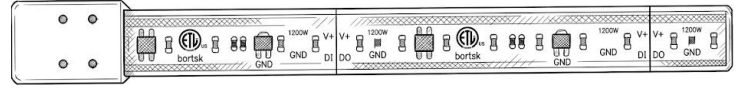

3W 120V AC PLUG IN LED TAPE LIGHT

The **LTHV-COBO3** is a dimmable 120V AC outdoor tape light offering the highest quality in direct-connect LED lighting. It can be ordered in custom lengths, in 3 inch increments and comes sealed with an IP67 rating for outdoor or wet installations and applications. This ETL Listed, 120V linear light can reach a maximum length of 165Ft. in a single continuous run.

SPECIFICATIONS

POWER CONSUMPTION	3W per Ft.
LUMEN OUTPUT	Upto 300 Lm/Ft.
CRI	80+
COLOR TEMPERATURE	27K/ 30K/40K/ 50K
DIMMING	TRIAC and Controller
MAXIMUM RUN LENGTH	165 Ft
CUTTABLE	Every 25cm
OPERATING VOLTAGE	120V AC
OPERATING TEMPERATURE	-22°F (-30°C) to 122°F (50°C)
STORAGE TEMPERATURE	-4°F (-20°C) to 140°F (60°C)
BEAM ANGLE	180°
IP RATING	P67
LUMEN MAINTENANCE	50,000 Hrs.
PCB Width	10mm

FEATURES

- Line Voltage Linear Light
- 120V AC, No power supply required
- Continuous Run up to 165 Ft.
- Wet and Dry Locations
- 90+ CRI
- Suitable for Indoor/ Outdoor use
- Custom length available every 3 in.
- Dimmable
- ETL Listed