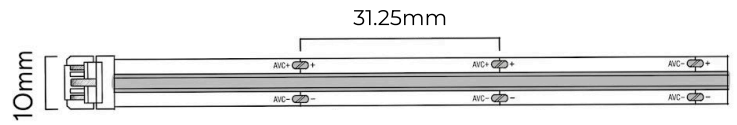

## 3.5W LONG RUN OUTDOOR FLEXIBLE LED STRIP

The LTNVD-COBO35 series is a dimmable, flexible LED strip capable of delivering up to 300 Lumens of light output per foot. It is cuttable every 31.25MM and can reach a maximum of 65Ft. in a single, continuous run. This innovative strip delivers consistent brightness with superior color rendering in a very efficient package.

## SPECIFICATIONS

INPUT VOLTAGE	24V DC
POWER CONSUMPTION	3.5W/Ft.
LUMEN OUTPUT	300 Lm/Ft.
NO. OF LEDs	128 LEDs/ Ft.
Color Temperature	27K/30K/40K/50K
CRI	90+
DIMMING	MLV, ELV, 0-10 and TRIAC
MAXIMUM RUN LENGTH	65 Ft
CUTTABLE	31.25mm
OPERATING TEMPERATURE	-4°F (-20°C) ~ 113°F (45°C)
BEAM ANGLE	180°
IP RATING	IP65 Wet Location Outdoor
CERTIFICATIONS	UL Listed
LUMEN MAINTENANCE	50,000 Hrs.
PCB Width	10mm

Model	COLOR TEMP	LENGTH	VOLTAGE	PROFILE
LTNVD-COBI35	<b>27K</b> 2700k	<b>65</b> 65 Ft.	<b>24V</b> 24V DC	
	<b>30K</b> 3000k			
	<b>40K</b> 4000k			
	<b>50K</b> 5000k			

\*1 = Custom length per FT.