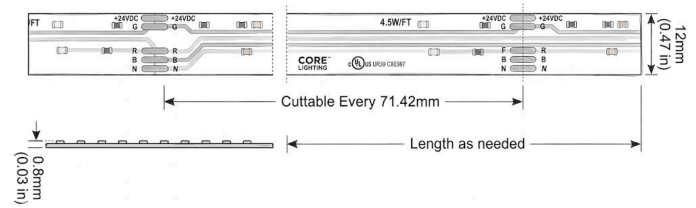

6W OUTDOOR COLOR-CHANGING + WHITE COB LED STRIP

Delivering a solid stream of linear light, the LTRGBW-COBO6 features the latest in COB technology (Chip On-Board) and provides the perfect lighting solution for spaces that require dynamic full color and white LED illumination.

SPECIFICATIONS

INPUT VOLTAGE	24V DC
POWER CONSUMPTION	6W/Ft.
LUMEN OUTPUT	292 Lm/Ft.
DIMMING	Through RGBW Controller
MAXIMUM RUN LENGTH	32Ft
CUTTABLE	Every 71.42mm
OPERATING TEMPERATURE	-4°F (-20°C) to 176°F (80°C)
BEAM ANGLE	180°
IP RATING	IP65 Outdoor
CERTIFICATIONS	UL Listed
LUMEN MAINTENANCE	50,000 Hrs.
PCD WIDTH	12mm

LUMENS

Color	LM/ FT
Red	33
Green	128
Blue	24
White	100
RGBW	229

Model	COLOR TEMP A	LENGTH	VOLTAGE	PROFILE
LTRGBW-COBO6	RGBW30K RGB+3000K	16 16 Ft.	24V 24V DC	
	RGBW40K RGB+4000K	32 32 Ft.		
	RGBW50K RGB+5000K			

*1 = Custom length per FT.