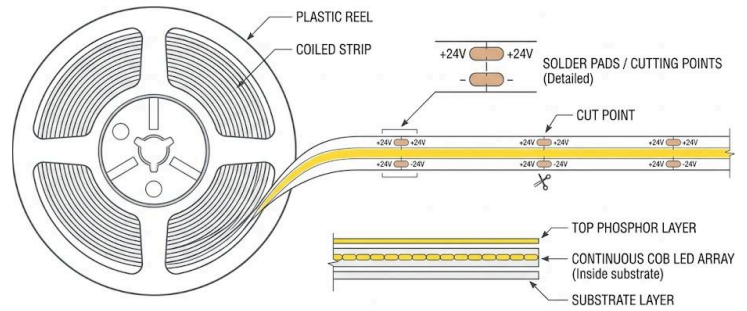

3.0W SIDE-EMITTING INDOOR FLEXIBLE LED STRIP

LTSV-COB13 is a dimmable, flexible LED strip that features a light projection that shines parallel (90°) to the application surface. It is specifically designed as a hidden source of light that provides reveal lighting or as a grazing effect on a surface. Perfect for coves, curved applications, domes, counters and tight spaces.

SPECIFICATIONS

INPUT VOLTAGE	24V DC
POWER CONSUMPTION	3W/Ft.
NO. OF LEDs	480 LEDs per Ft.
LUMEN OUTPUT	Up to 300 Lm/Ft.
Color Temperature	30k/40k/50k
CRI	95+
DIMMING	MLV, ELV, 0-10V and TRIAC
MAXIMUM RUN LENGTH	22 Ft.
CUTTABLE	Every 33.33mm
BINNING	1.5 Step Macadam Elipse
OPERATING TEMPERATURE	-40°F (-40°C)~ +140°F (+60°C)
BEAM ANGLE	120°
IP RATING	IP90 dry location (Indoor)
CERTIFICATIONS	UL Listed, TITLE 24 3AB
LUMEN MAINTENANCE	50,000 Hrs.
PCD WIDTH	8mm

Model	COLOR TEMP A	LENGTH	VOLTAGE	PROFILE
LTSV-COB13	30K 3000K	16 16 Ft.	24V 24V DC	
	40K 4000K			
	50K 5000K			

*1 = Custom length per FT.