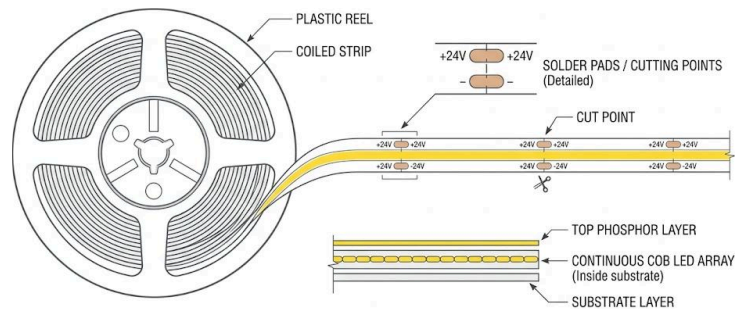

4.5W SIDE-EMITTING COLOR CHANGING INDOOR FLEXIBLE LED STRIP

LTSVRGBIC-COBI45 is a dimmable, flexible LED strip that features a light projection that shines parallel (90°) to the application surface. It is specifically designed as a hidden source of light that provides reveal lighting or as a grazing effect on a surface. Perfect for coves, curved applications, domes, counters and tight spaces.

SPECIFICATIONS

INPUT VOLTAGE	24V DC
POWER CONSUMPTION	4.5W/Ft.
NO. OF LEDs	840 LEDs per Ft.
LUMEN OUTPUT	600 Lm/Ft.
CRI	95+
COLOR TEMPERATURE	RGBIC
DIMMING	through chasing Controller
MAXIMUM RUN LENGTH	24 Ft.
CUTTABLE	Every 1.96 in (49.9mm)
BINNING	3 Step Macadam Ellipse
OPERATING TEMPERATURE	-40°F (-40°C)~ +140°F (+60°C)
BEAM ANGLE	180°
IP RATING	IP20 dry location (Indoor)
CERTIFICATIONS	UL Listed
LUMEN MAINTENANCE	50,000 Hrs.
PCD WIDTH	10mm

Model	COLOR TEMP A	LENGTH	VOLTAGE	PROFILE
LTSVRGBIC-COBI45	RGBIC	16 16 Ft.	24V 24V DC	

*1 = Custom length per FT.