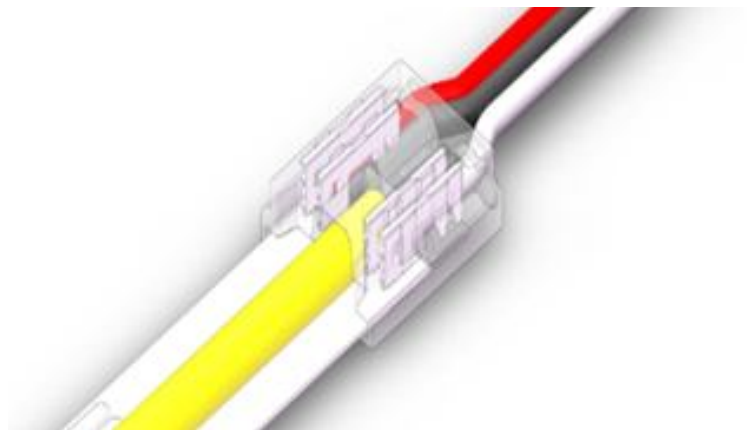

SOLID LOCK INDOOR COB LED STRIP CONNECTOR

L: 13.5mm

W: 11.5mm

H: 4.2mm

SPECIFICATIONS

- Available PCB size: 10mm
- Pins: 3Pin (Dual Color)
- Cable: 22#(0.34mm²), 15cm in Length
- Typically Application: 3P&4P COB IP20 NON WATERPROOF flexible led strip

APPLICATION

*1 = Custom length per FT.