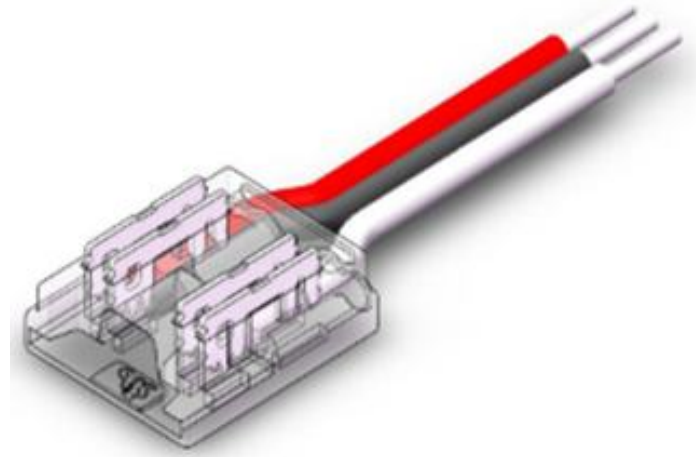

SOLID LOCK INDOOR COB LED STRIP CONNECTOR

L: 13.5mm

W: 11.5mm

H: 4.2mm

SPECIFICATIONS

- Available PCB size: 10mm
- Pins: 3Pin (Dual Color)
- Cable: 22#(0.34mm²), 15cm in Length
- Typically Application: 3P&4P COB IP20 NON WATERPROOF flexible led strip

APPLICATION

*1 = Custom length per FT.