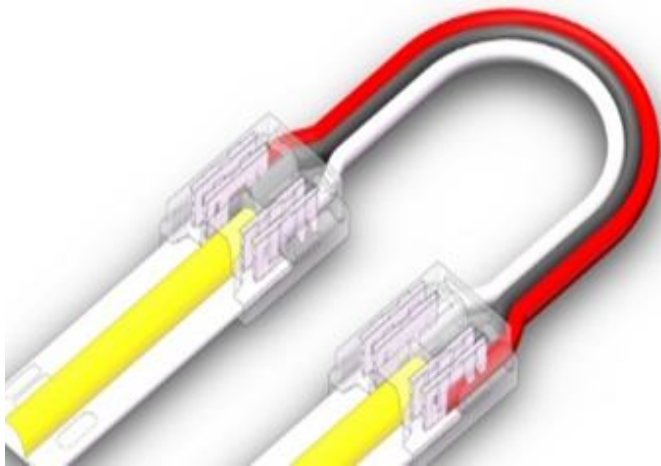

SOLID LOCK INDOOR COB LED STRIP CONNECTOR

L: 13.5mm

W: 11.5mm

H: 4.2mm

SPECIFICATIONS

- Available PCB size: 10mm
- Pins: 3Pin Dual Colo
- Cable: 22#(0.34mm²), 15cm in Length
- Typically Application: 3P&4P COB IP20 NON WATERPROOF flexible led strip

APPLICATION

*1 = Custom length per FT.