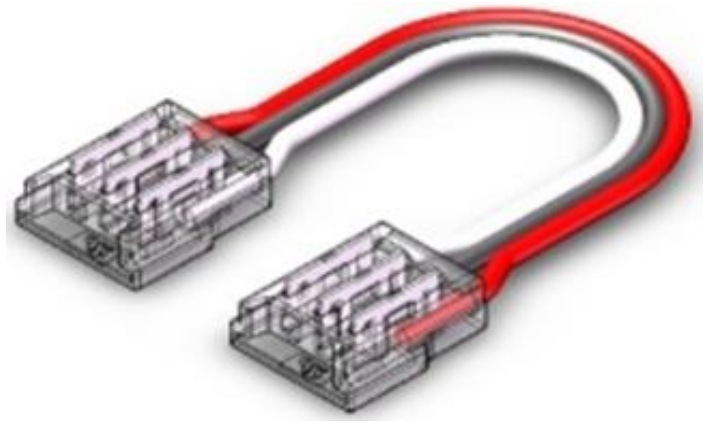

SOLID LOCK INDOOR COB LED STRIP CONNECTOR

L: 13.5mm

W: 11.5mm

H: 4.2mm

SPECIFICATIONS

- Available PCB size: 10mm
- Pins: 3Pin Dual Colo
- Cable: 22#(0.34mm²), 15cm in Length
- Typically Application: 3P&4P COB IP20 NON WATERPROOF flexible led strip

APPLICATION

*1 = Custom length per FT.