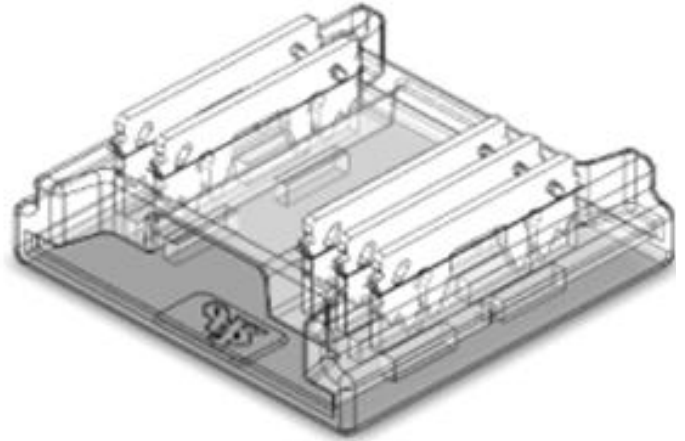

SOLID LOCK INDOOR COB LED STRIP CONNECTOR

L: 13.5mm
W: 13.8mm
H: 3.7mm

SPECIFICATIONS

- Available PCB size: 12mm
- Pins: 5Pin
- Typically Application: 5P COB IP20 NON WATERPROOF flexible led strip

APPLICATION

*1 = Custom length per FT.