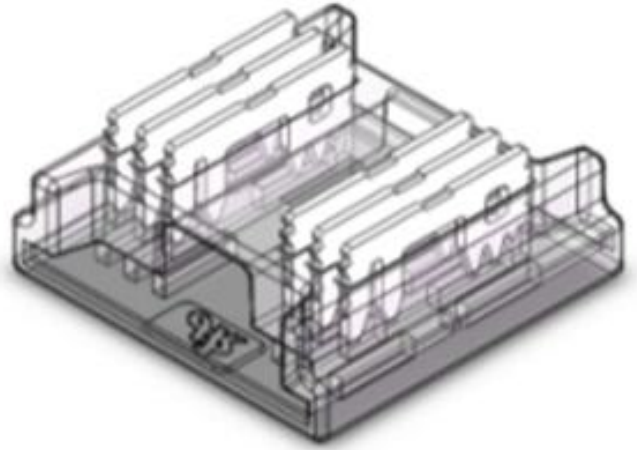

## SOLID LOCK INDOOR COB LED STRIP CONNECTOR

L: 13.5mm  
W: 13.8mm  
H: 3.7mm

## SPECIFICATIONS

- Available PCB size: 12mm
- Pins: 6Pin
- Typically Application: 6P COB IP20 NON WATERPROOF flexible led strip

## APPLICATION

\*1 = Custom length per FT.