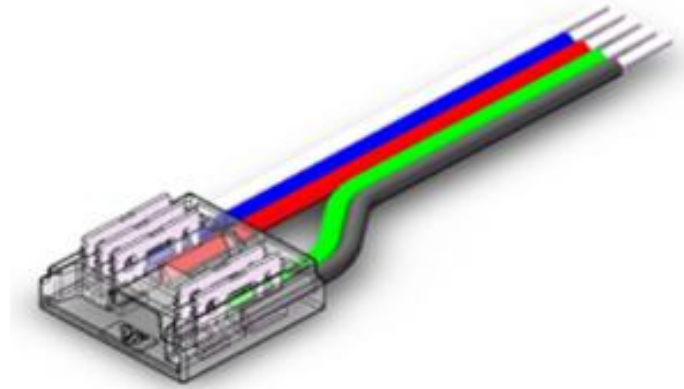

## SOLID LOCK INDOOR COB LED STRIP CONNECTOR

L: 13.5mm  
W: 13.8mm  
H: 3.7mm

## SPECIFICATIONS

- Available PCB size: 12mm
- Pins: 5Pin
- Cable: 22#(0.34mm<sup>2</sup>), 15cm in Length
- Typically Application: 5P COB IP20 NON WATERPROOF flexible led strip

## APPLICATION

\*1 = Custom length per FT.