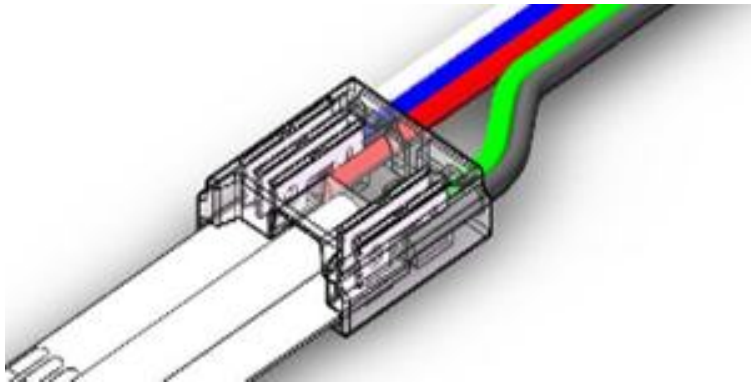

## SOLID LOCK INDOOR COB LED STRIP CONNECTOR

L: 13.5mm  
W: 13.8mm  
H: 3.7mm

## SPECIFICATIONS

- Available PCB size: 12mm
- Pins: 5Pin
- Cable: 22#(0.34mm<sup>2</sup>), 15cm in Length
- Typically Application: 5P COB IP20 NON WATERPROOF flexible led strip

## APPLICATION

\*1 = Custom length per FT.