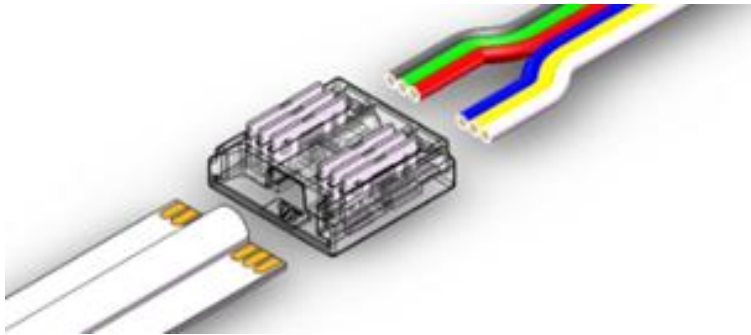

SOLID LOCK INDOOR COB LED STRIP CONNECTOR

L: 13.5mm
W: 13.8mm
H: 3.7mm

SPECIFICATIONS

- Available PCB size: 12mm
- Pins: 6Pin
- Cable: 22#(0.34mm²), 15cm in Length
- Typically Application: 6P COB IP20 NON WATERPROOF flexible led strip

APPLICATION

*1 = Custom length per FT.