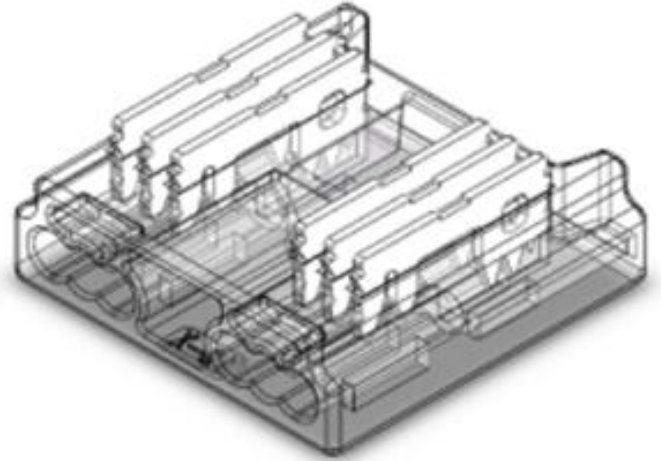

## SOLID LOCK INDOOR COB LED STRIP CONNECTOR

L: 13.5mm  
W: 13.8mm  
H: 3.7mm

## SPECIFICATIONS

- Available PCB size: 12mm
- Pins: 6Pin
- Cable: 22#(0.34mm<sup>2</sup>), 15cm in Length
- Typically Application: 6P COB IP20 NON WATERPROOF flexible led strip

## APPLICATION

\*1 = Custom length per FT.