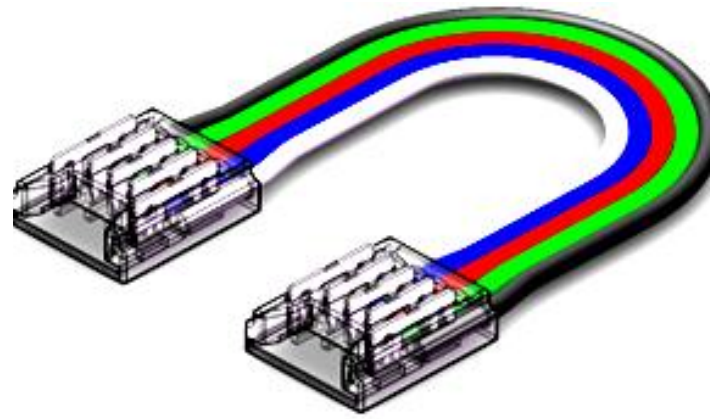

SOLID LOCK INDOOR COB LED STRIP CONNECTOR

L: 13.5mm
W: 13.8mm
H: 3.7mm

SPECIFICATIONS

- Available PCB size: 12mm
- Pins: 5Pin
- Cable: 22#(0.34mm²), 15cm in Length
- Typically Application: 5P COB IP20 NON WATERPROOF flexible led strip

APPLICATION

*1 = Custom length per FT.