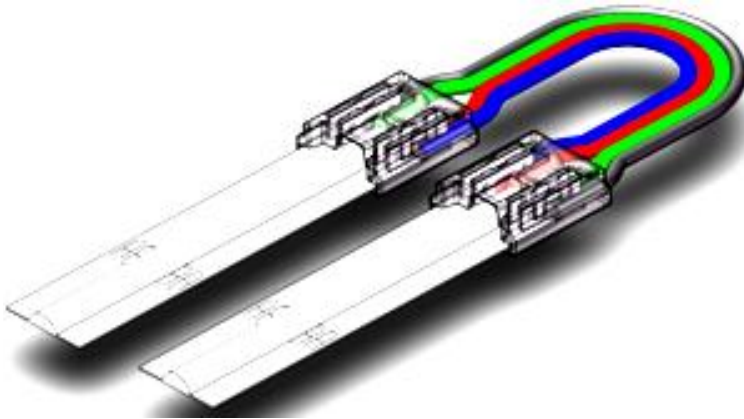

SOLID LOCK INDOOR COB LED STRIP CONNECTOR

L: 13.5mm
W: 13.8mm
H: 3.7mm

SPECIFICATIONS

- Available PCB size: 12mm
- Pins: 5Pin
- Cable: 22#(0.34mm²), 15cm in Length
- Typically Application: 5P COB IP20 NON WATERPROOF flexible led strip

APPLICATION

*1 = Custom length per FT.