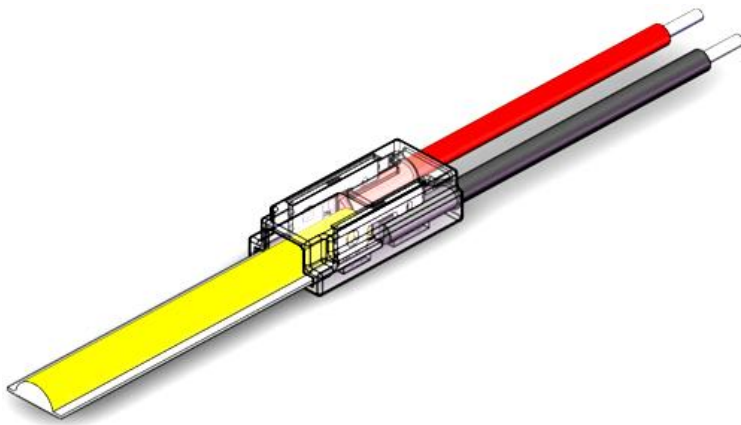

SOLID LOCK INDOOR COB LED STRIP CONNECTOR

L: 13.5mm

W: 6.8mm

H: 4.2mm

SPECIFICATIONS

- Available PCB size: 5mm
- Pins: 2 Pin
- Cable: 20#(0.5mm²), 15cm in Length
- Typically Application: 2P COB IP20 NON WATERPROOF flexible led strip

APPLICATION

*1 = Custom length per FT.