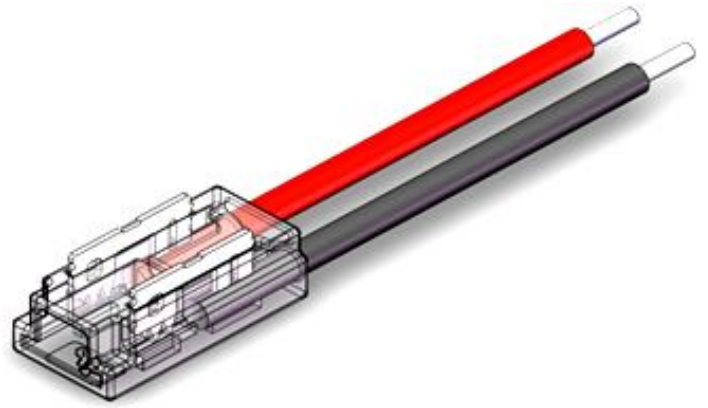

SOLID LOCK INDOOR COB LED STRIP CONNECTOR

L: 13.5mm

W: 6.8mm

H: 4.2mm

SPECIFICATIONS

- Available PCB size: 5mm
- Pins: 2 Pin
- Cable: 20#(0.5mm²), 15cm in Length
- Typically Application: 2P COB IP20 NON WATERPROOF flexible led strip

APPLICATION

*1 = Custom length per FT.