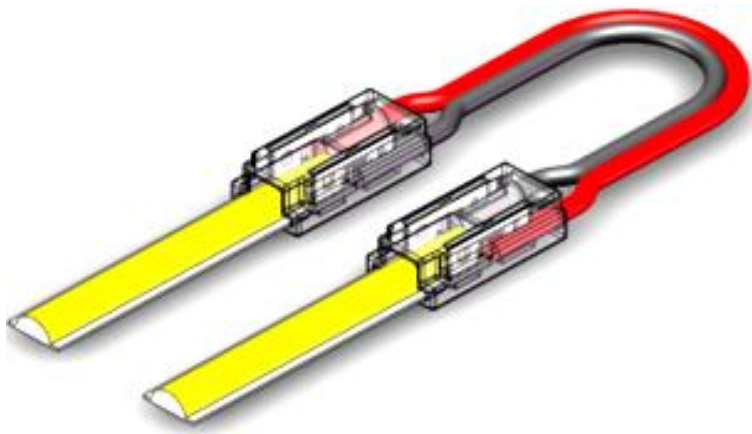

## SOLID LOCK INDOOR COB LED STRIP CONNECTOR

L: 13.5mm

W: 6.8mm

H: 4.2mm

## SPECIFICATIONS

- Available PCB size: 5mm
- Pins: 2 Pin
- Cable: 20#(0.5mm<sup>2</sup>), 15cm in Length
- Typically Application: 2P COB IP20 NON WATERPROOF flexible led strip

## APPLICATION

\*1 = Custom length per FT.