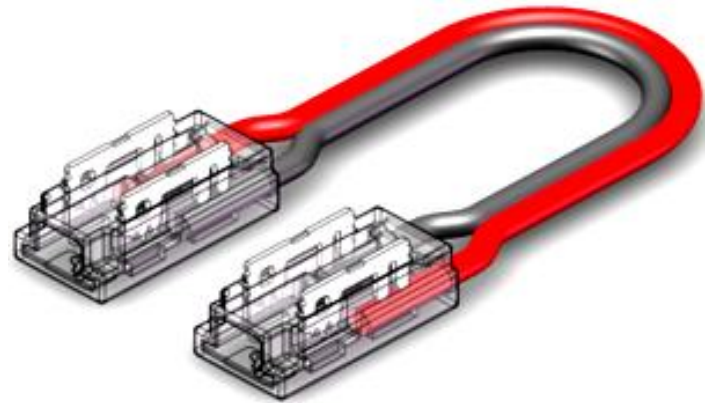

## SOLID LOCK INDOOR COB LED STRIP CONNECTOR

L: 13.5mm

W: 6.8mm

H: 4.2mm

## SPECIFICATIONS

- Available PCB size: 5mm
- Pins: 2 Pin
- Cable: 20#(0.5mm<sup>2</sup>), 15cm in Length
- Typically Application: 2P COB IP20 NON WATERPROOF flexible led strip

## APPLICATION

\*1 = Custom length per FT.