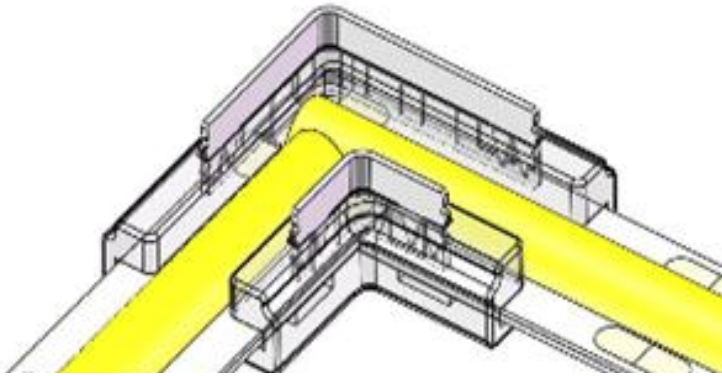

SOLID LOCK INDOOR COB LED STRIP CONNECTOR

L: 13.5mm

W: 11.5mm

H: 4.2mm

SPECIFICATIONS

- Available PCB size: 8mm
- Pins: 2 Pin
- Cable: 20#(0.5mm²), 15cm in Length
- Typically Application: 2P COB IP20 NON WATERPROOF flexible led strip

APPLICATION

*1 = Custom length per FT.