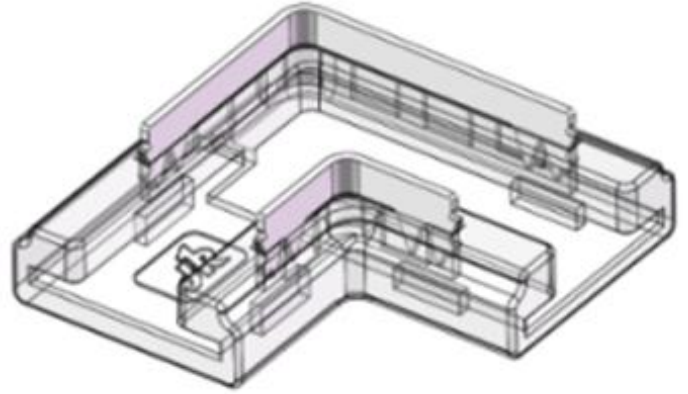

SOLID LOCK INDOOR COB LED STRIP CONNECTOR

L: 13.5mm

W: 11.5mm

H: 4.2mm

SPECIFICATIONS

- Available PCB size: 8mm
- Pins: 2 Pin
- Cable: 20#(0.5mm²), 15cm in Length
- Typically Application: 2P COB IP20 NON WATERPROOF flexible led strip

APPLICATION

*1 = Custom length per FT.