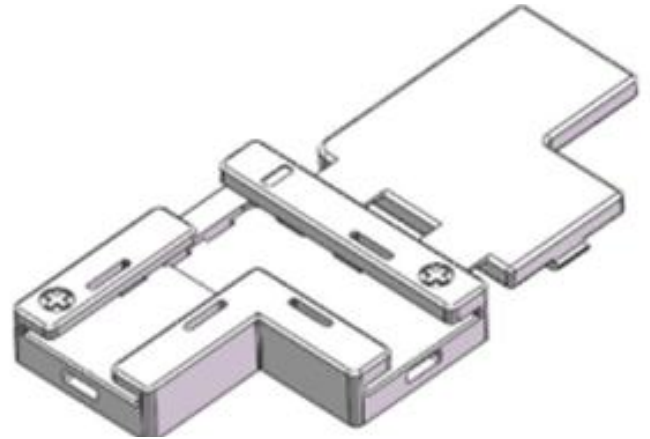

SOLID LOCK INDOOR COB LED STRIP CONNECTOR

L: 13.5mm

W: 11.5mm

H: 4.2mm

SPECIFICATIONS

- Available PCB size: 8mm
- Pins: 2 Pin
- Cable: 20#(0.5mm²), 15cm in Length
- Typically Application: 2P COB IP20 NON WATERPROOF flexible led strip

APPLICATION

*1 = Custom length per FT.