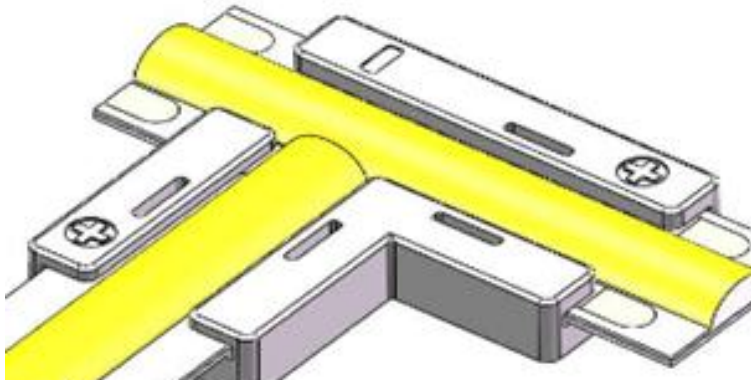

SOLID LOCK INDOOR COB LED STRIP CONNECTOR

L: 13.5mm

W: 11.5mm

H: 4.2mm

SPECIFICATIONS

- Available PCB size: 8mm
- Pins: 2 Pin
- Cable: 20#(0.5mm²), 15cm in Length
- Typically Application: 2P COB IP20 NON WATERPROOF flexible led strip

APPLICATION

*1 = Custom length per FT.