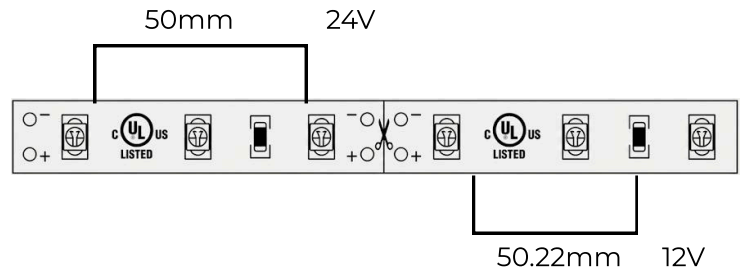

## 3W OUTDOOR COLOR-CHANGING INDOOR LED STRIP

LTHVRGB-SM03 is a Color changing flexible LED strip that provides a full spectrum of color options using red, green and blue LED technology. The countless color mixing possibilities make RGB LEDs a diverse choice for even the most critical in lighting solutions and applications. It can be easily installed onto most surfaces with its double sided mounting tapes.

## SPECIFICATIONS

INPUT VOLTAGE	120V
POWER CONSUMPTION	3W
LUMEN OUTPUT	82 Lm/Ft.
COLOR TEMPERATURE	RGB
DIMMING	Through RGB Controller
MAXIMUM RUN LENGTH	165FT
CUTTABLE	50cm
BEAM ANGLE	120°
IP RATING	Outdoor, wet location
LUMEN MAINTENANCE	50,000 Hrs.
PCD WIDTH	14mm

Model	COLOR TEMP A	LENGTH	VOLTAGE	PROFILE
LTHVRGB-SM03	RGB RGB	165FT.	120V	

\*1 = Custom length per FT.